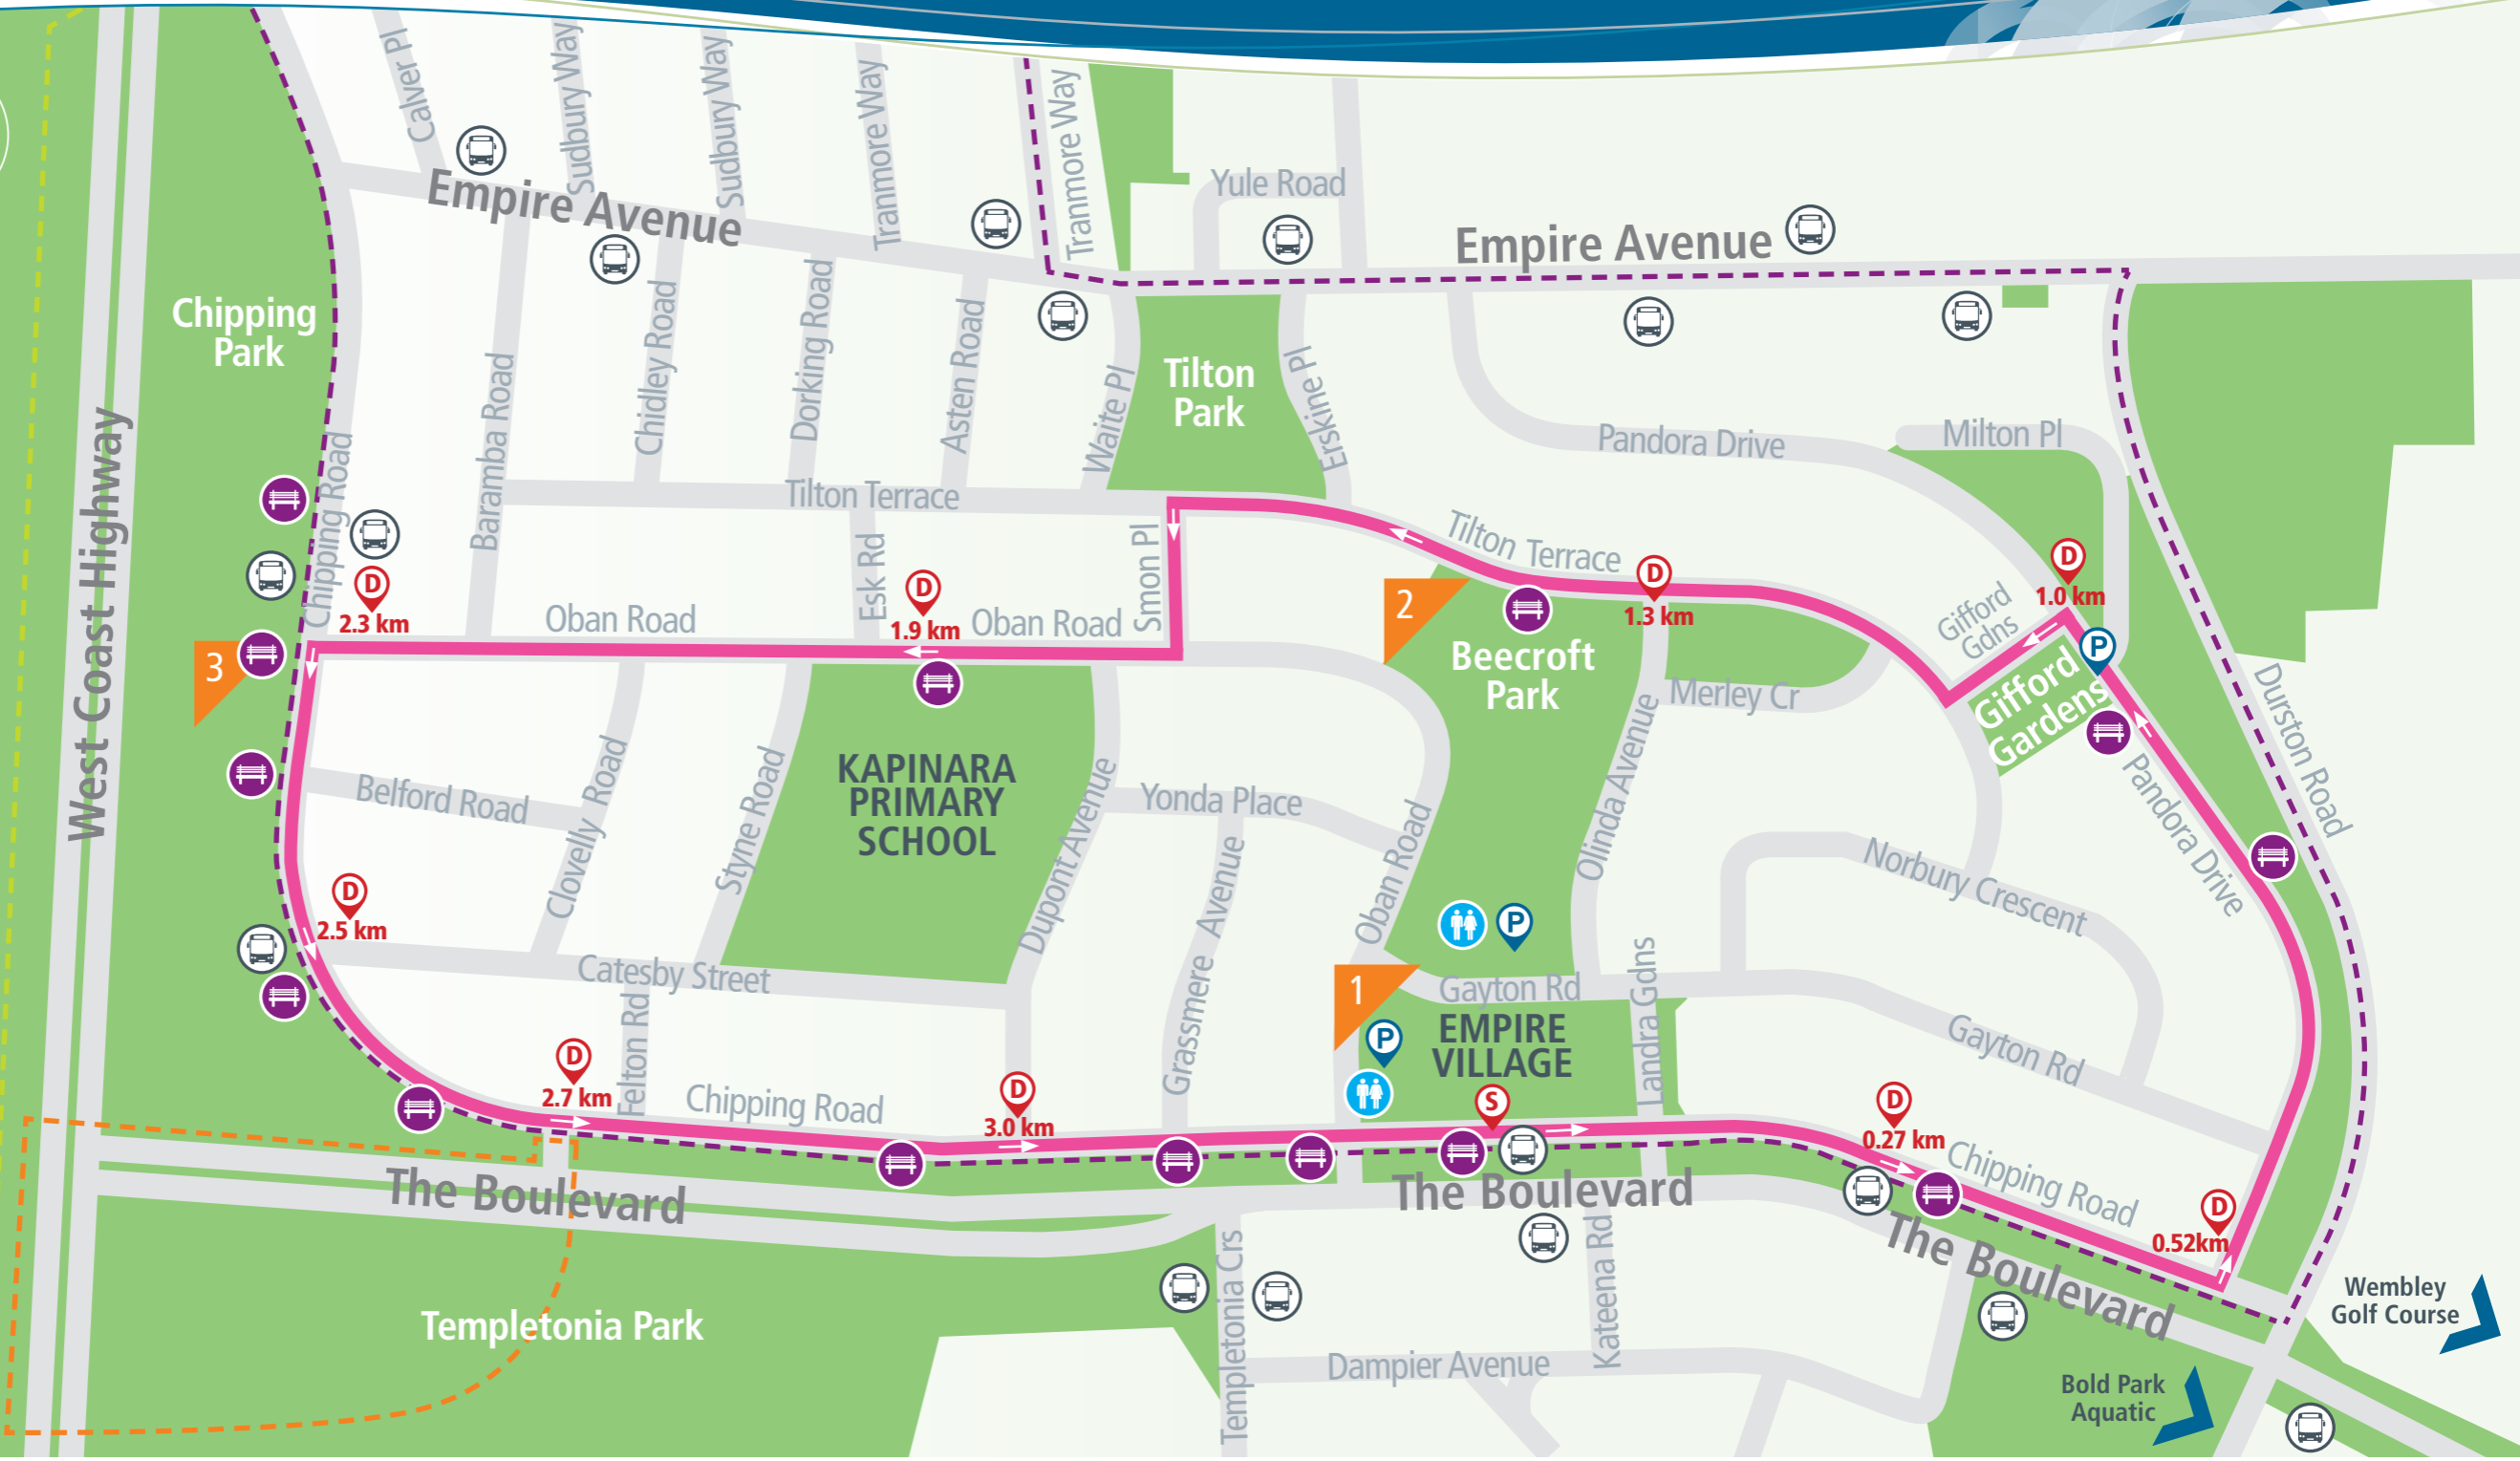

Town of Cambridge City Beach North Walking Trail

Ocean Beaches & Dunes

Key

- Parking
- Trail Start
- Distance Marker
- Bus Stop
- Rest Stop
- Toilets
- City Beach Walking Trail
Total walking distance 3.4km
- Future Trails

Download a copy of the map here:

<https://www.cambridge.wa.gov.au/Walking-Trails>

For bus details go to: <https://www.transperth.wa.gov.au/>

Administration / Civic Centre

1 Bold Park Drive, Floreat WA 6014
 Tel: (08) 9347 6000 Fax: (08) 9347 6060
 Email: mail@cambridge.wa.gov.au
 Web: www.cambridge.wa.gov.au