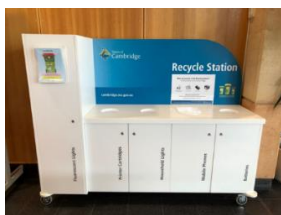

TOWN OF CAMBRIDGE RECYCLING UPDATE

Household Hazardous Waste

The Town has five Recycling Stations to dispose of household fluoro's, lights, printer cartridges, mobile phones and batteries in at the Admin Building, Cambridge Library, Wembley Community Centre, Cambridge Community Shed or Floreat Forum to recycle today! Also in four local primary schools.