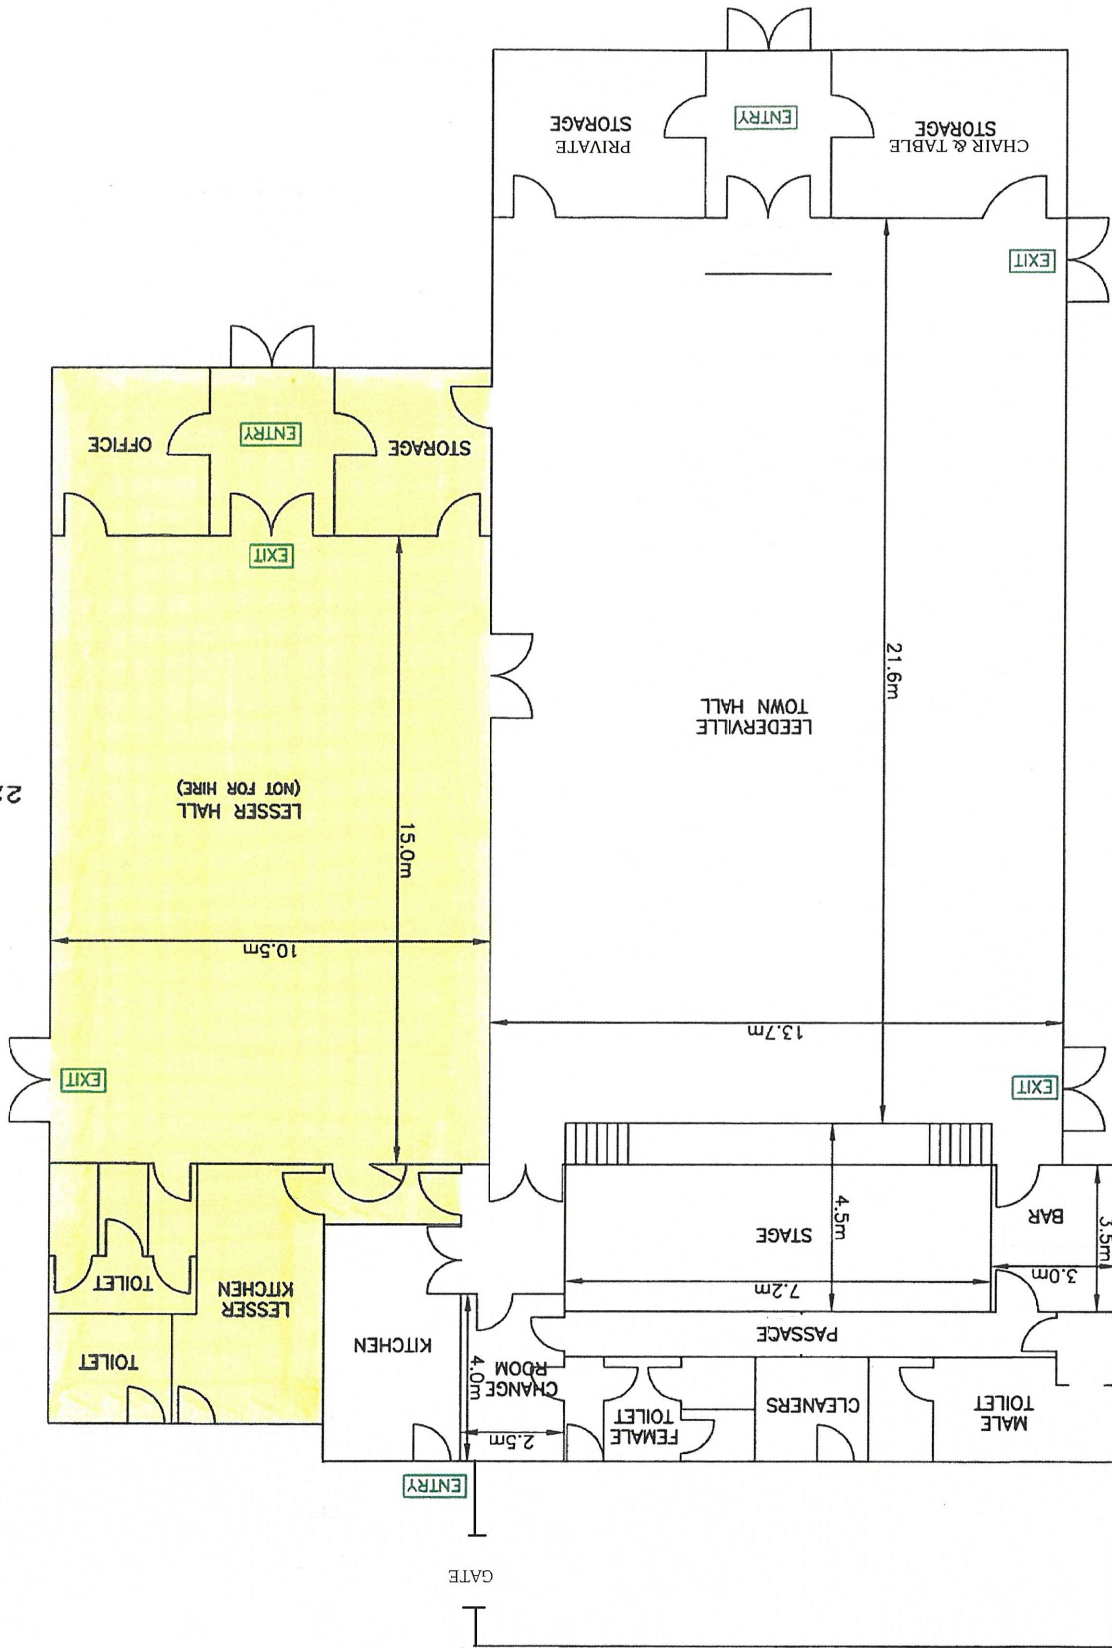

228 sqm

Leederville Town Hall